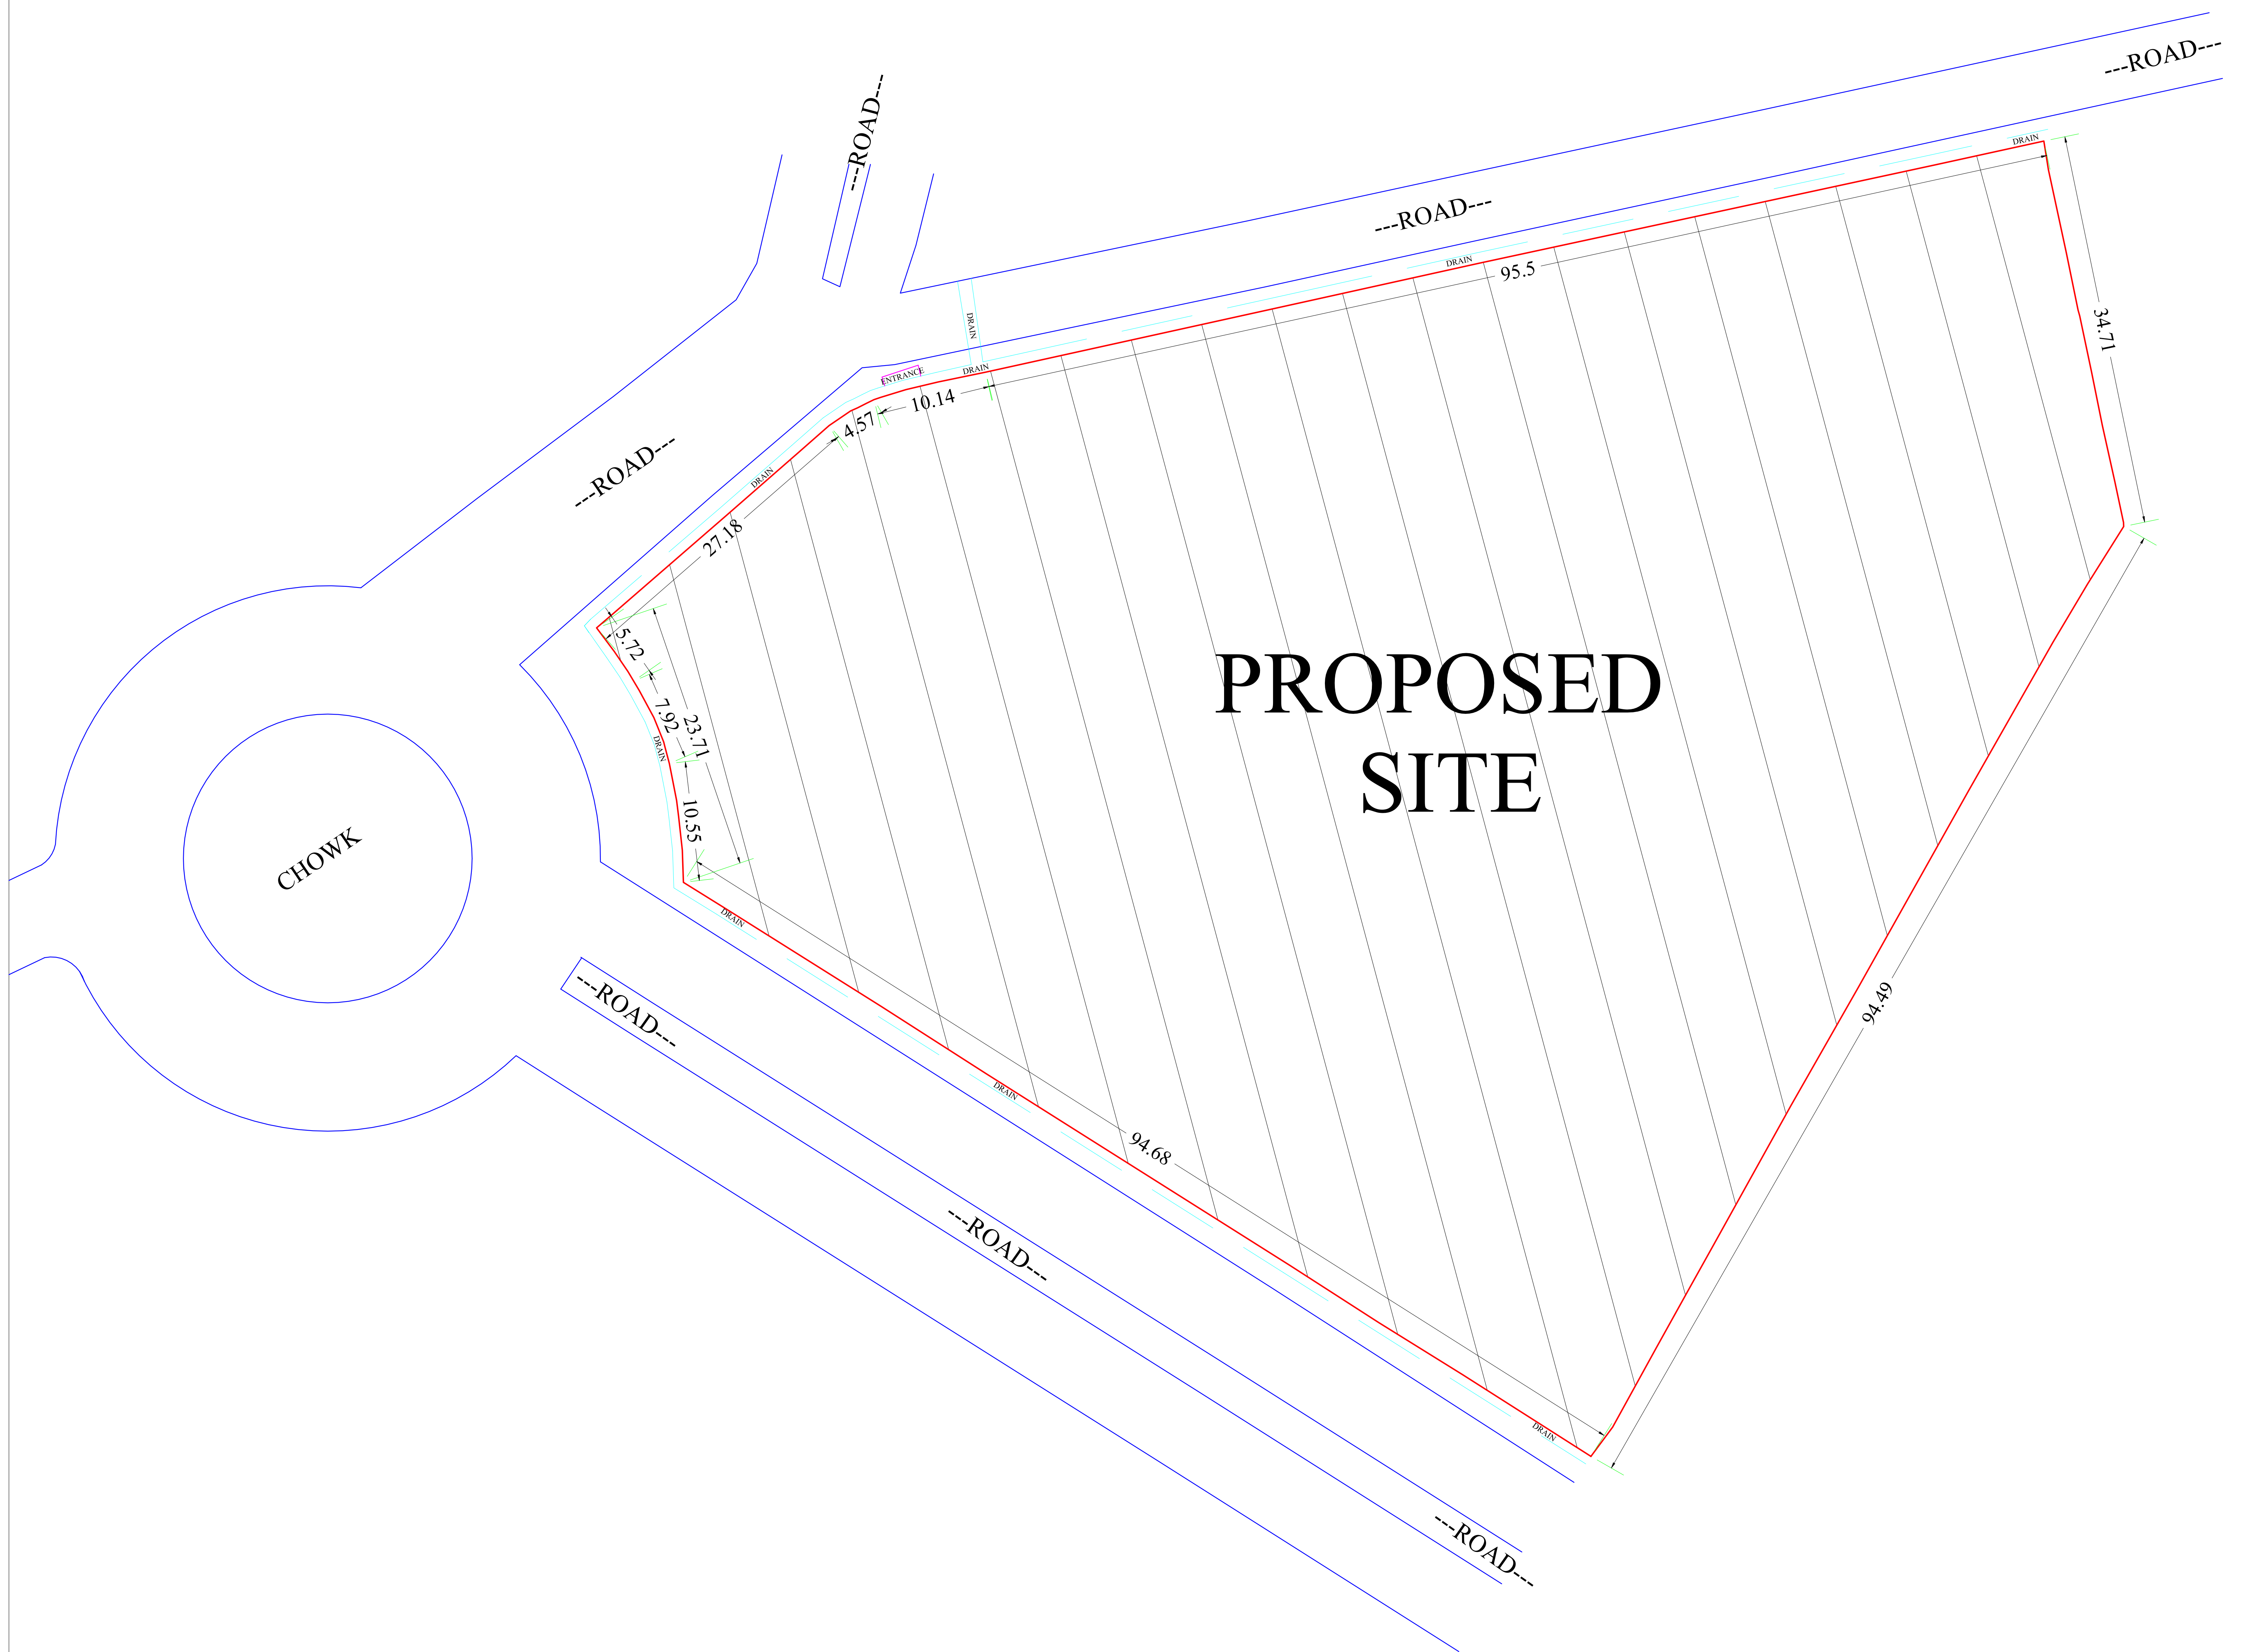

SURVEY PLAN FOR HOUSING BOARD COLONY BORIAKALAN [PART LAYOUT]

EE CGHB
DIV II RAIPUR

LOCATION
BORIAKALAN
RAIPUR(C.G.)

AREA STATEMENT-
TOTAL PLOT AREA-
9076.891 SQM.
97,702.747 SQ.F.
2.24 ACRE