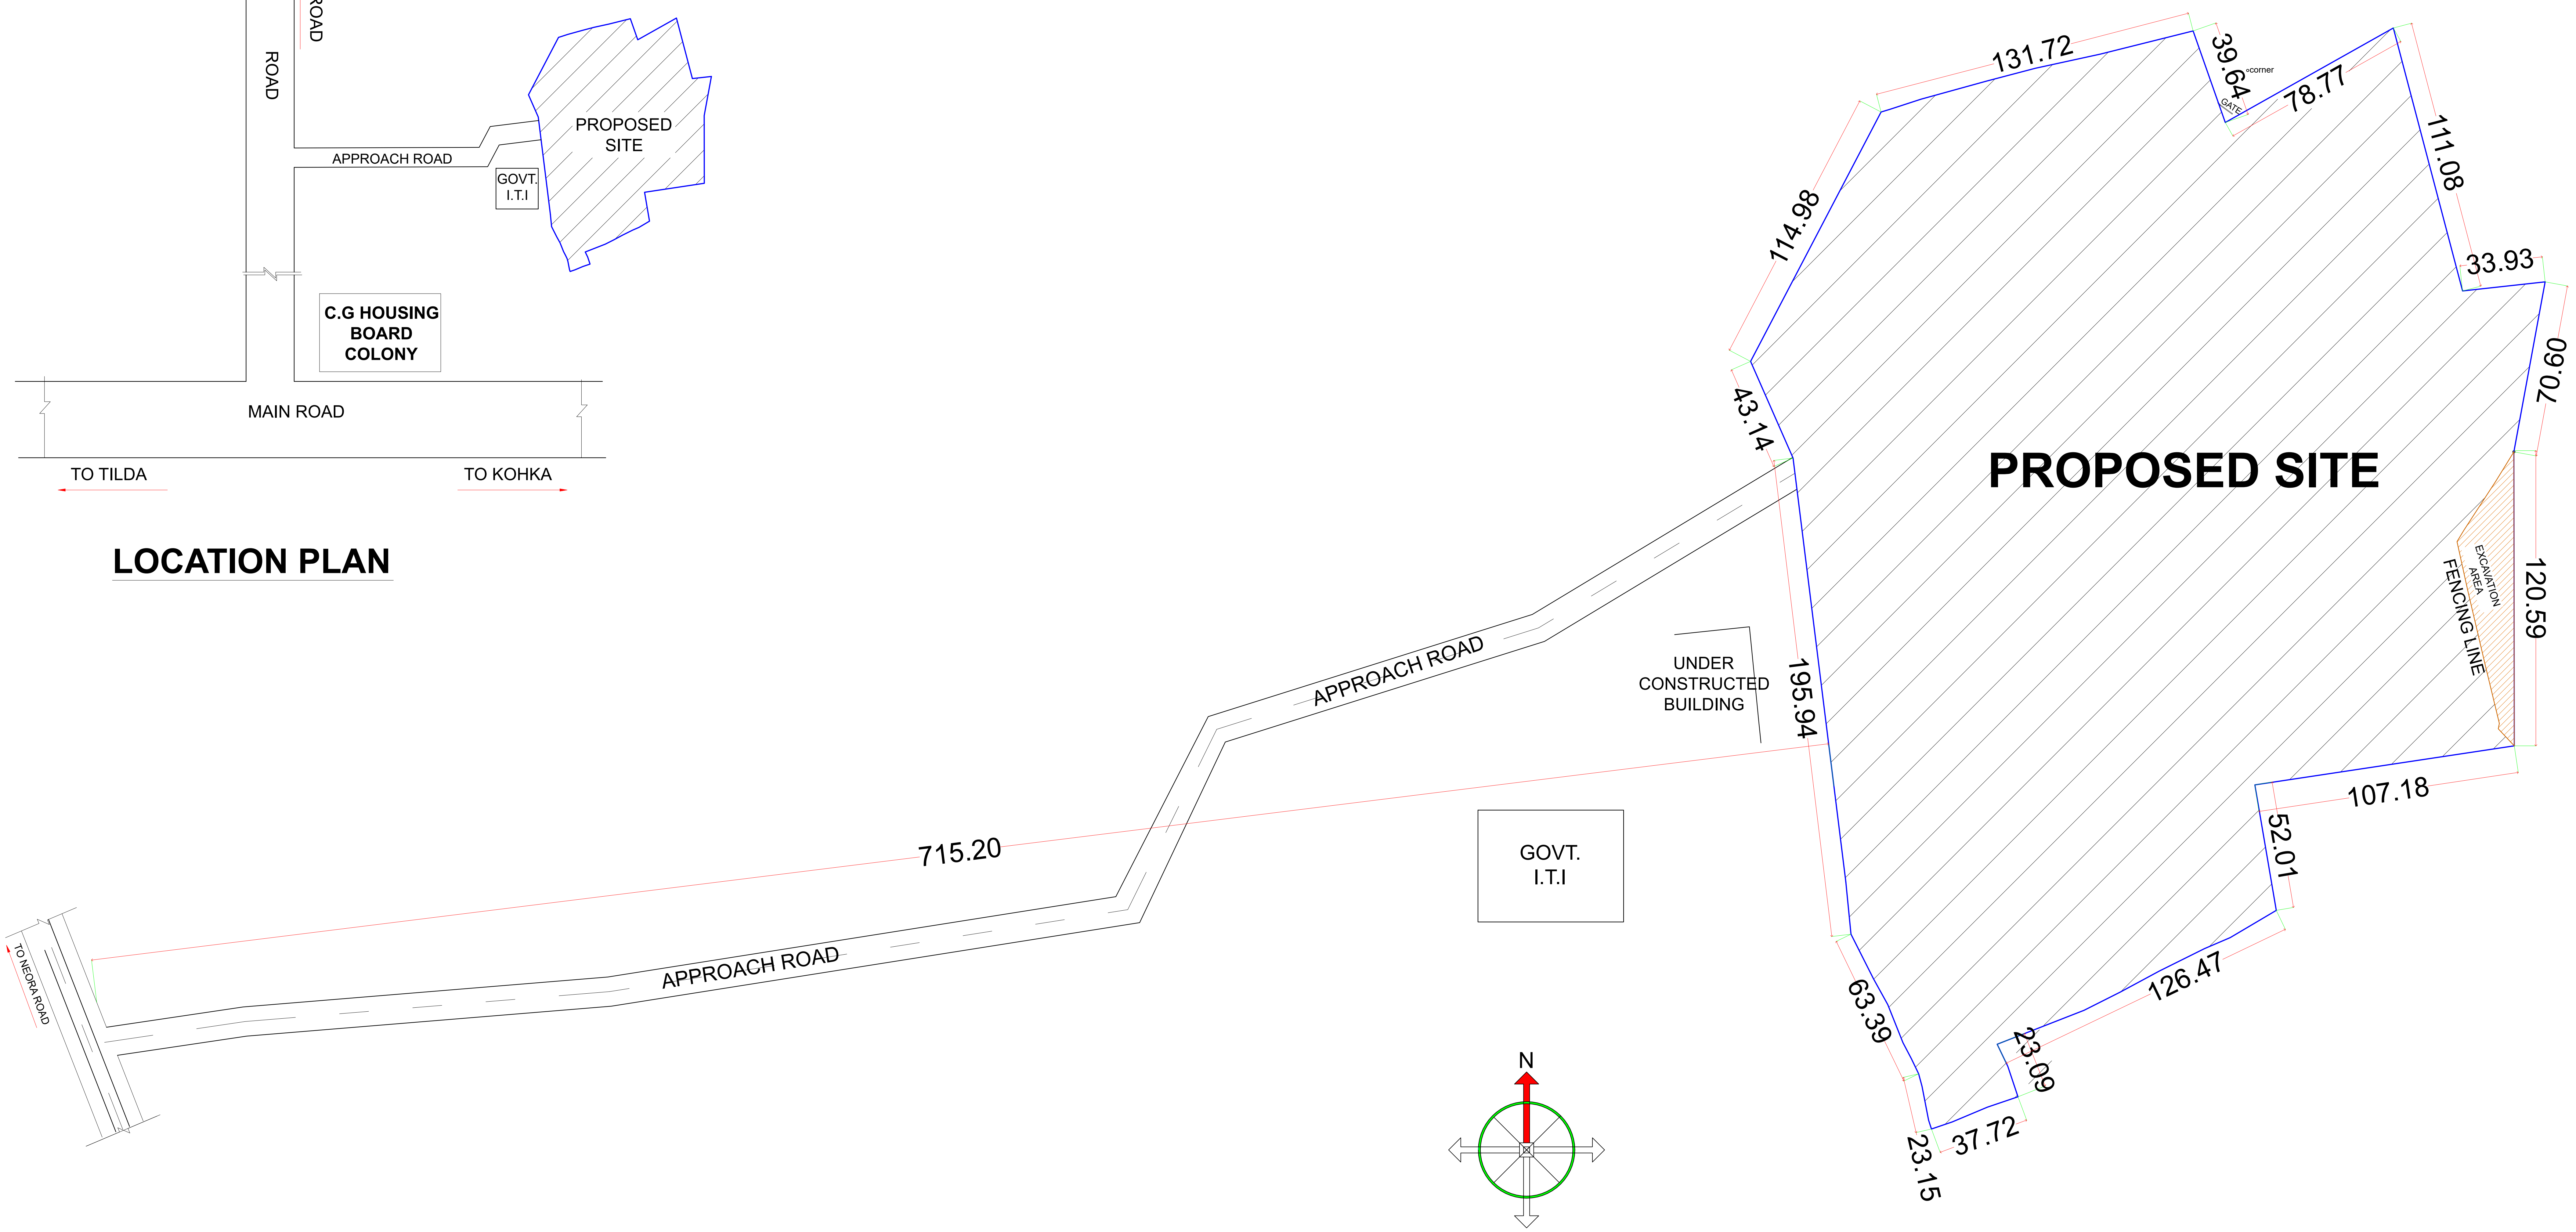

LOCATION PLAN

	EE CGHB DIV. II
TOTAL PLOT AREA	80968.54 SQMT
	871221 SQFT
	20.00 ACRE

PROPOSED SURVEY PLAN AT RAJIV NAGAR AAWASH YOJNA TILDA (KOHKA),RAIPUR (C.G)