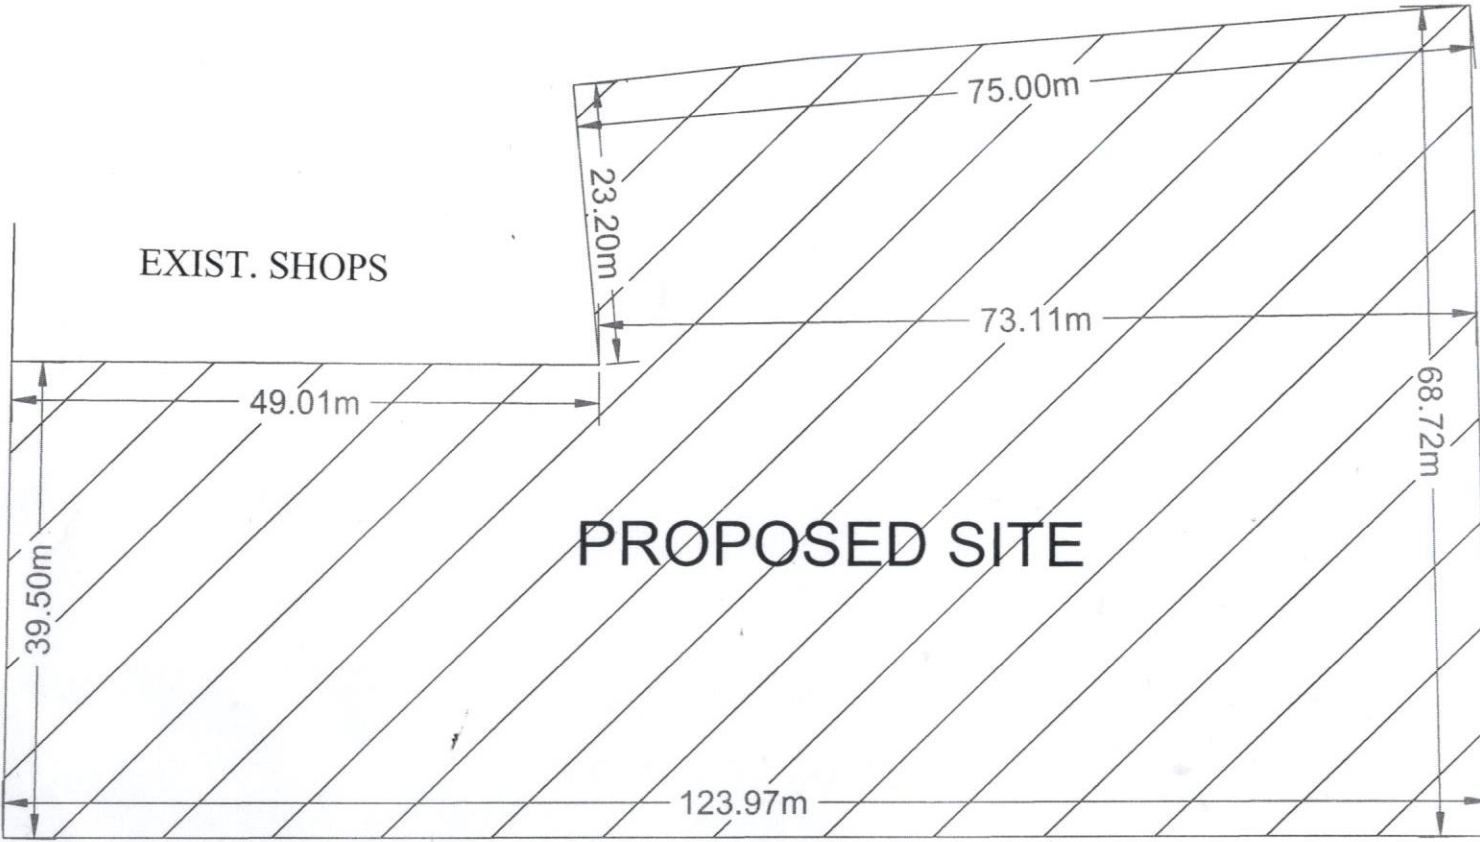

TEHSIL
CHOWK

ROAD

EXIST. SHOPS

EXIST. BLDG.

PROPOSED SITE

ROAD

SPACE
LIBRA

6.00M WIDE PARKING SPACE

MAIN ROAD 24M WIDE

PARADE GROUND

SURVEY FOR PROPOSED SHOP CUM OFFICE COMPLEX
AT BUDHWARI BAZAR SAKTI

EE CGHB DIV. SAKTI